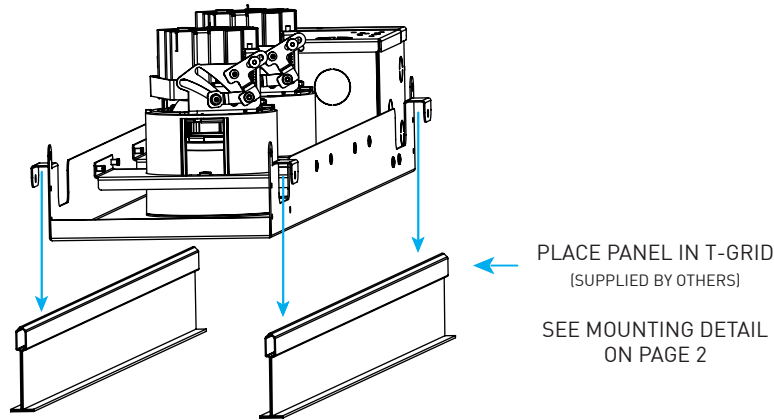

PANELUX™ DOWNLIGHT SYSTEM FOR T-GRID INSTALL

PATENT PENDING

1

2

3

SETBACKS:

Minimum 6.63" (168mm) radius setback from combustible and non-combustible materials from any one fixture centerline and 4" (102mm) clearance from top of trim.

Minimum 3" (76mm) clearance from surfaces of power supply / junction box.

Minimum additional 3" (76mm) setback from insulation material with max R-Value 30 from any surface of downlight fixture assembly.

FIXTURE ADJUSTMENT:

Adjustable fixtures feature hot-aiming 40° tilt and 365° rotation.

REMOVE BAFFLE: Lift spring-loaded lens up slightly, sliding finger between bottom of lens and top of baffle. Pull downward.

TO TILT: Locate tilt screw, rotate counter-clockwise to increase tilt and clockwise to decrease tilt.

TO ROTATE: For Fraxion, locate silver lock screw and loosen with standard #2 Philips-head screwdriver. Atomos features toolless rotation. Set desired position by hand with gentle outward force of fingers in trim aperture, turning to desired orientation. For Fraxion, tighten lock screw to secure.