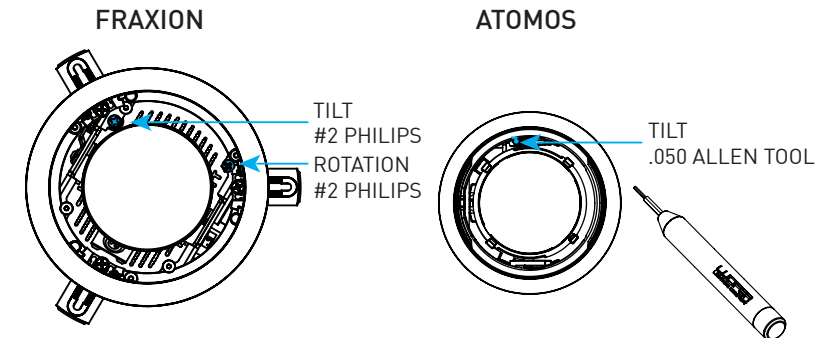

Minimum additional 6" (152mm) setback from polycell spray foam insulation with max R-Value 60 from any surface of downlight fixture assembly.

Consult factory for spacing requirements for any installations exceeding R-Value of 60.

FIXTURE ADJUSTMENT:

Adjustable fixtures feature hot-aiming 40° tilt and 365° rotation.

REMOVE BAFFLE: Lift spring-loaded lens up slightly, sliding finger between bottom of lens and top of baffle. Pull downward.

TO TILT: Locate tilt screw, rotate counter-clockwise to increase tilt and clockwise to decrease tilt.

TO ROTATE: For Fraxion, locate silver lock screw and loosen with standard #2 Philips-head screwdriver. Atomos features toolless rotation. Set desired position by hand with gentle outward force of fingers in trim aperture, turning to desired orientation. For Fraxion, tighten lock screw to secure.