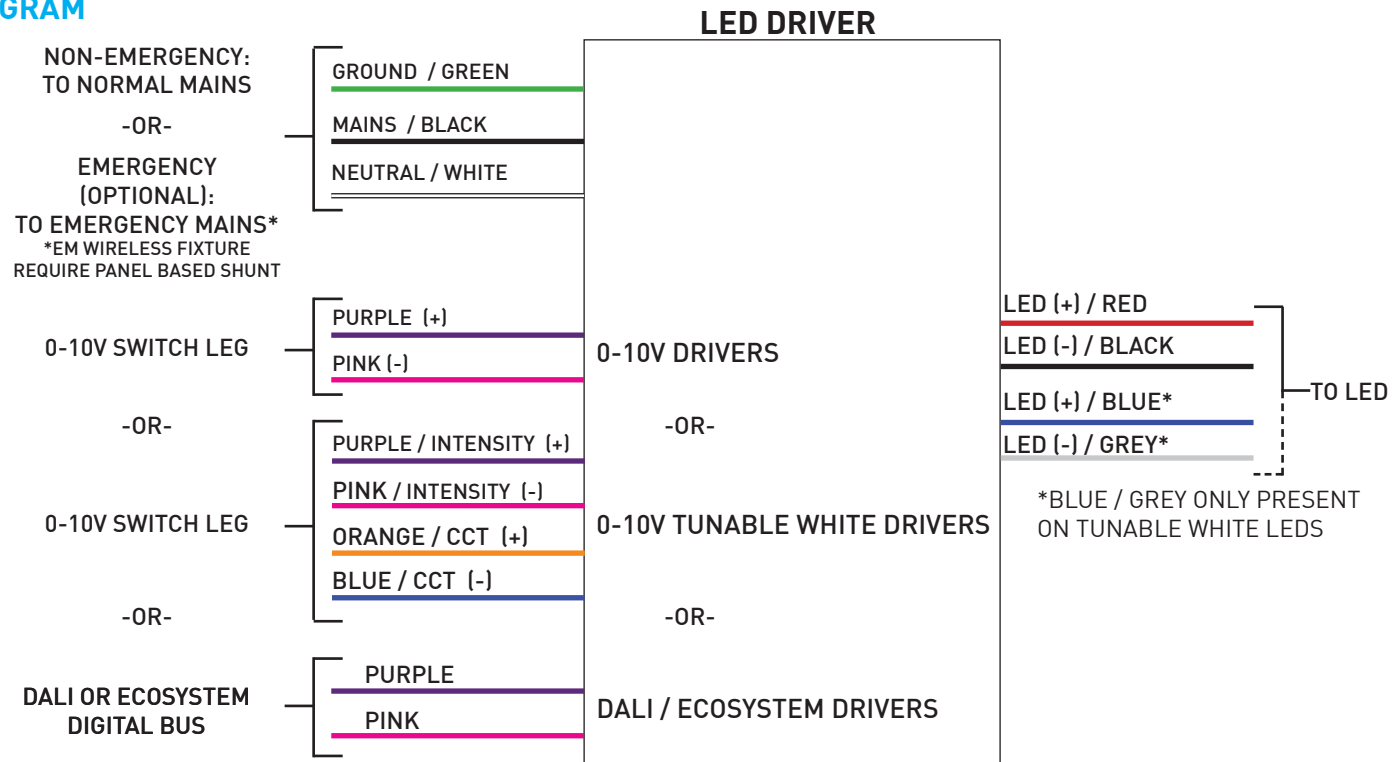

PANELUX™ DOWNLIGHT SYSTEM FOR T-GRID INSTALL

PATENT PENDING

WIRING DIAGRAM