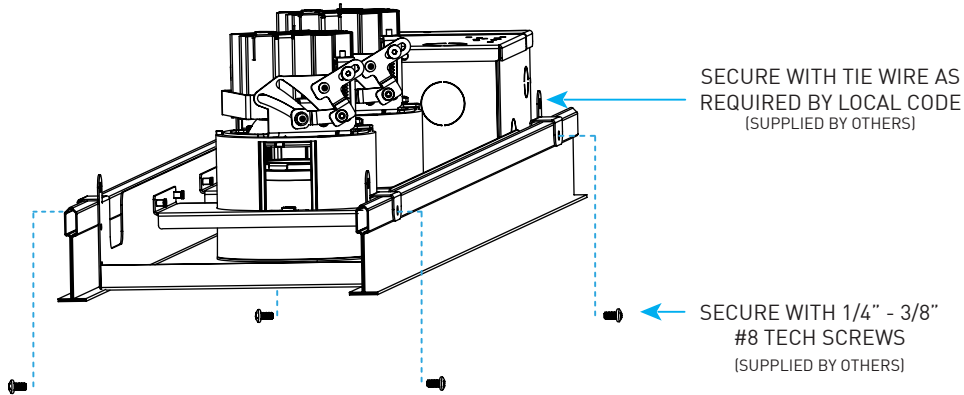

PANELUX™ DOWNLIGHT SYSTEM FOR T-GRID INSTALL

PATENT PENDING

1

2

3

SETBACKS:

Minimum 6.63" (168mm) radius setback from combustible and non-combustible materials from any one fixture centerline and 4" (102mm) clearance from top of trim.

Minimum 3" (76mm) clearance from surfaces of power supply / junction box.

Minimum additional 3" (76mm) setback from insulation material with max R-Value 30 from any surface of downlight fixture assembly.

FIXTURE ADJUSTMENT:

Adjustable fixtures feature hot-aiming 40° tilt and 365° rotation.

REMOVE BAFFLE: Lift spring-loaded lens up slightly, sliding finger between bottom of lens and top of baffle. Pull downward.

TO TILT: Locate tilt screw, rotate counter-clockwise to increase tilt and clockwise to decrease tilt.

TO ROTATE: For Fraxion, locate silver lock screw and loosen with standard #2 Philips-head screwdriver. Atomos features toolless rotation. Set desired position by hand with gentle outward force of fingers in trim aperture, turning to desired orientation. For Fraxion, tighten lock screw to secure.