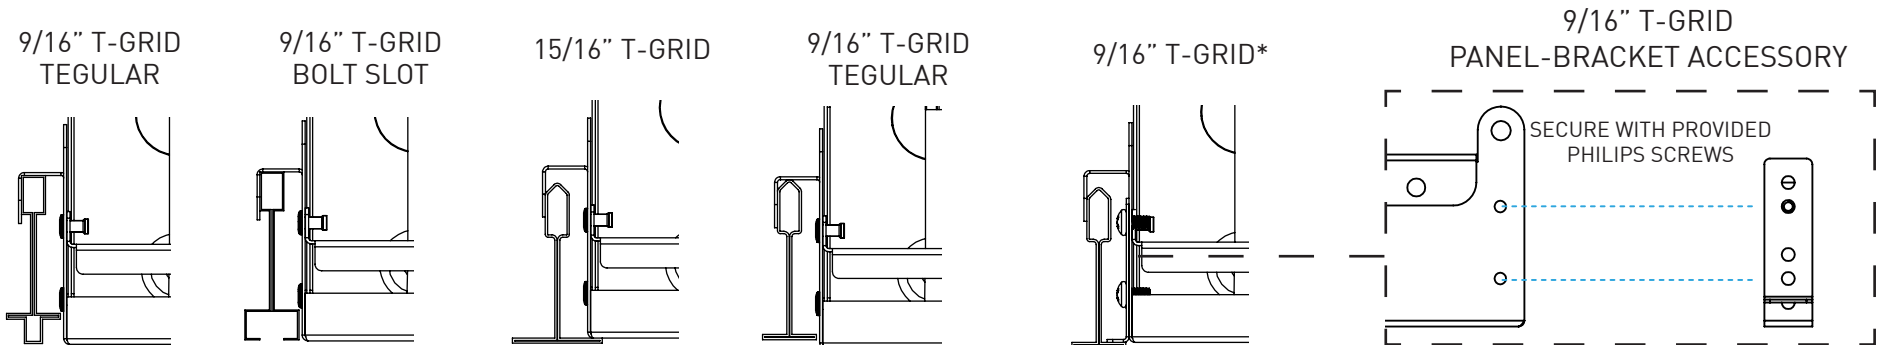

3D. Slide access panel over junction box.

PANELUX™ DOWNLIGHT SYSTEM FOR T-GRID INSTALL

PATENT PENDING

WIRING DIAGRAM

MOUNTING DETAILS

* 9/16" T-GRID REQUIRES ACCESSORY PART NUMBER PANEL-BRACKET