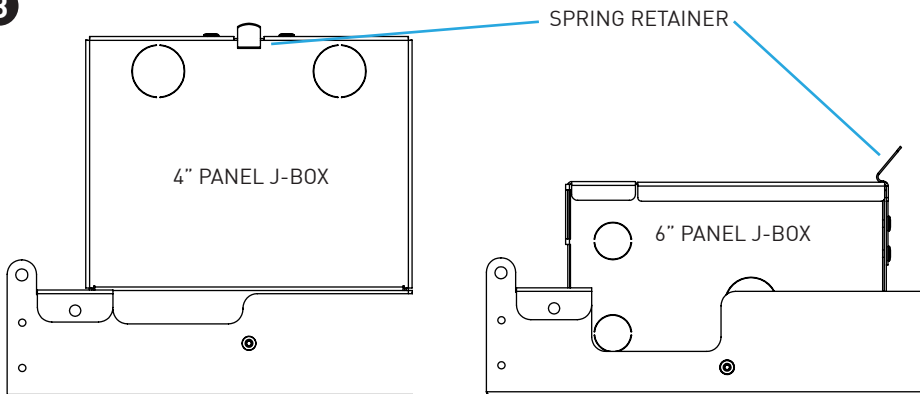

PANELUX™ DOWNLIGHT SYSTEM FOR T-GRID INSTALL

PATENT PENDING

1

2

3

SETBACKS:

Minimum 6.63" (168mm) radius setback from combustible and non-combustible materials from any one fixture centerline and 4" (102mm) clearance from top of trim.

Minimum 3" (76mm) clearance from surfaces of power supply / junction box.

Minimum additional 3" (76mm) setback from insulation material with max R-Value 30 from any surface of downlight fixture assembly.

FIXTURE ADJUSTMENT:

Adjustable fixtures feature hot-aiming 40° tilt and 365° rotation.

REMOVE BAFFLE: Lift spring-loaded lens up slightly, sliding finger between bottom of lens and top of baffle. Pull downward.

TO TILT: Locate tilt screw, rotate counter-clockwise to increase tilt and clockwise to decrease tilt.

TO ROTATE: For Fraxion, locate silver lock screw and loosen with standard #2 Philips-head screwdriver. Atomos features toolless rotation. Set desired position by hand with gentle outward force of fingers in trim aperture, turning to desired orientation. For Fraxion, tighten lock screw to secure.